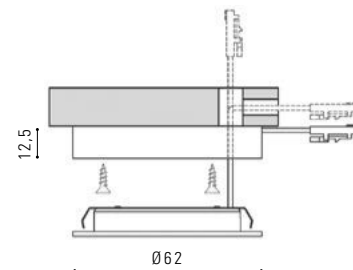

PONTO . foco de encastre ultra fino

REF:	°K	ACAB.
624160	6000K	
624161	3000K	Anodizado
624159	4000K	
624167		Blanco
624168		~~4000K~~ Negro
610107	/	Anodizado