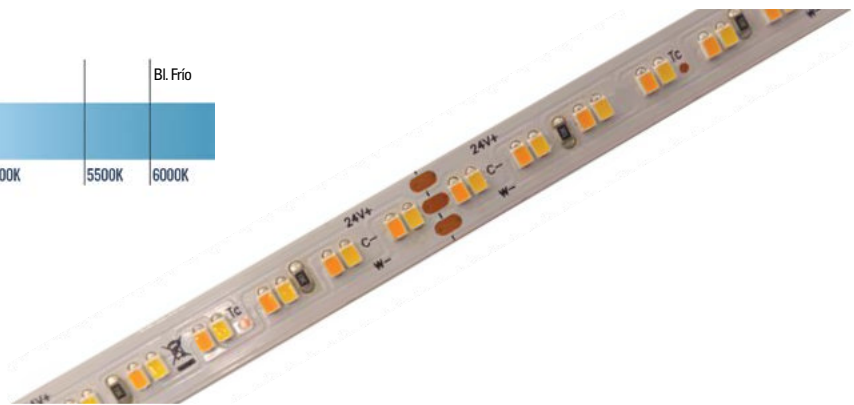

280LEDs/m . 16,5W/m

ELITE Series

REF:	°K	LM/m	TIRA	LED/m	W/m	IP	IRC	GARANTIA
800301	2700K 6000K	1575	 8mm	280	16,5W	IP20	>90	5 Años

24V

5m

TIRAS LED

140LEDs/m . 7,2W/m

ELITE Series