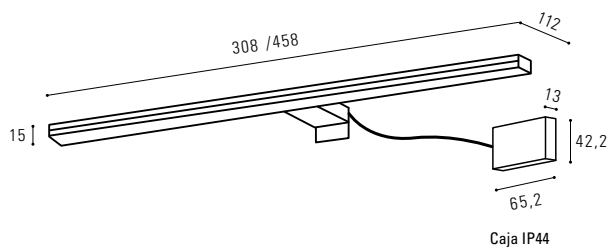

PANDORA

EBIR
bathroom lighting

REF:	MED.	W	Lm
60104	308	8	562
60105	458	10	757