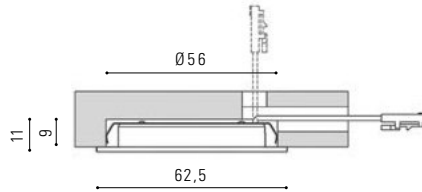

FOCOS LED

PONTO SQUARE . foco de encastre ultra fino

Embelecedor de superfície
600028

REF:	°K
624027	3000K
624028	4000K
600028	/