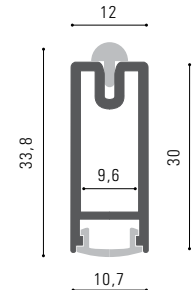

NORI LED . perfil para barra de armario

REF:	DESCRIPCION	ACAB.
700430	Perfil 3 Mts	Anod. Natural
700431		Negro
700432		Blanco M
700433		Moka
SF700434	Difusor 3 Mts	Blanco
SF700435	Goma	Transparente