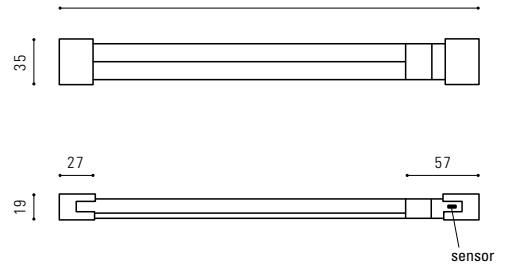

REF:	MOD.
610036	600
610037	900
610038	1200

562 / 862 / 1162
ajuste +22mm