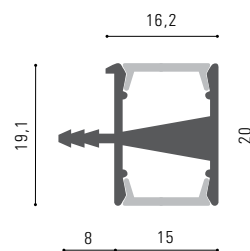

NG

Perfil para tablero de 19mm.