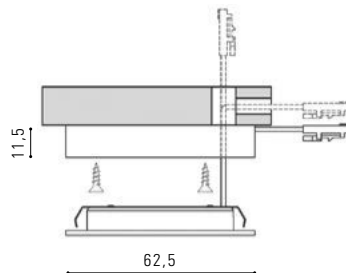

FOCOS LED

PONTO SQUARE . foco de encastre ultra fino

Embelecedor de superfície
600028

REF:	°K
624027	3000K
624028	4000K
600028	/