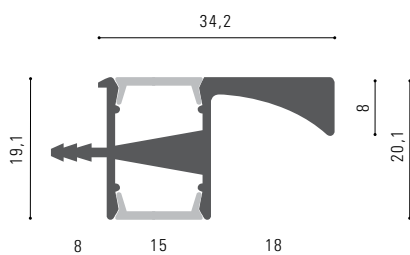

Perfil con tirador, para tablero de 19mm.
Tira de LED de 11mm max.

BL

NG

PERFILES

HAKA 01 . se realizan kits a medida

REF:	MEDIDA SIN SENSOR	LED	REF:	MEDIDA CON SENSOR	LED
KHAKA1050A	hasta 500mm	120 L/M 9,6W/M	KHAKA1050SA	hasta 500mm	120 L/M 9,6W/M
KHAKA1050B		120 L/M 14,4W/M	KHAKA1050SB		120 L/M 14,4W/M
KHAKA1050C		120 L/M 19,2W/M	KHAKA1050SC		120 L/M 19,2W/M
KHAKA1050COF		COF 10W/M	KHAKA1050SCOF		COF 10W/M
KHAKA150100A	de 501 a 1000mm	120 L/M 9,6W/M	KHAKA150100SA	de 501 a 1000mm	120 L/M 9,6W/M
KHAKA150100B		120 L/M 14,4W/M	KHAKA150100SB		120 L/M 14,4W/M
KHAKA150100C		120 L/M 19,2W/M	KHAKA150100SC		120 L/M 19,2W/M
KHAKA150100COF		COF 10W/M	KHAKA150100SCOF		COF 10W/M
KHAKA1100150A	de 1001 a 1500mm	120 L/M 9,6W/M	KHAKA1100150SA	de 1001 a 1500mm	120 L/M 9,6W/M
KHAKA1100150B		120 L/M 14,4W/M	KHAKA1100150SB		120 L/M 14,4W/M
KHAKA1100150C		120 L/M 19,2W/M	KHAKA1100150SC		120 L/M 19,2W/M
KHAKA1100150COF		COF 10W/M	KHAKA1100150SCOF		COF 10W/M
KHAKA1150200A	de 1501 a 2000mm	120 L/M 9,6W/M	KHAKA1150200SA	de 1501 a 2000mm	120 L/M 9,6W/M
KHAKA1150200B		120 L/M 14,4W/M	KHAKA1150200SB		120 L/M 14,4W/M
KHAKA1150200C		120 L/M 19,2W/M	KHAKA1150200SC		120 L/M 19,2W/M
KHAKA1150200COF		COF 10W/M	KHAKA1150200SCOF		COF 10W/M
KHAKA1200250A	de 2001 a 2500mm	120 L/M 9,6W/M	KHAKA1200250SA	de 2001 a 2500mm	120 L/M 9,6W/M
KHAKA1200250B		120 L/M 14,4W/M	KHAKA1200250SB		120 L/M 14,4W/M
KHAKA1200250C		120 L/M 19,2W/M	KHAKA1200250SC		120 L/M 19,2W/M
KHAKA1200250COF		COF 10W/M	KHAKA1200250SCOF		COF 10W/M
KHAKA1250300A	de 2501 a 3000mm	120 L/M 9,6W/M	KHAKA1250300SA	de 2501 a 3000mm	120 L/M 9,6W/M
KHAKA1250300B		120 L/M 14,4W/M	KHAKA1250300SB		120 L/M 14,4W/M
KHAKA1250300C		120 L/M 19,2W/M	KHAKA1250300SC		120 L/M 19,2W/M
KHAKA1250300COF		COF 10W/M	KHAKA1250300SCOF		COF 10W/M